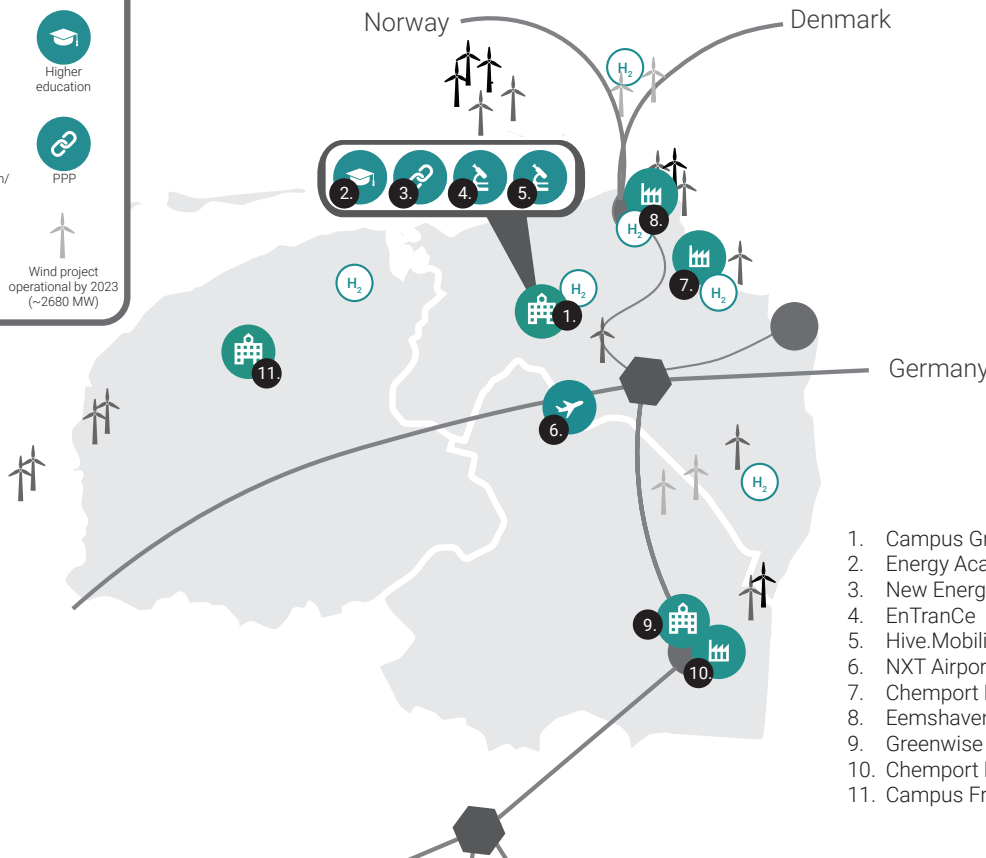

# EXPLORE THE TOPDUTCH HYDROGEN CLUSTER

**TOP  
DUTCH**  
Naturally leading  
the transition

**Welcome to TopDutch, Europe's blueprint for the new hydrogen economy. Discover an ambitious program of hydrogen production, storage and transportation investments and a culture of open green energy innovation throughout the value chain, all located in heart of Europe's largest futureproof energy sourcing area.**

1. Campus Groningen
2. Energy Academy Europe
3. New Energy Coalition
4. EnTranCe
5. Hive.Mobility
6. NXT Airport
7. Chemport Hydrogen Backbone Delfzijl
8. Eemshaven
9. Greenwise Campus
10. Chemport Emmen
11. Campus Fryslân